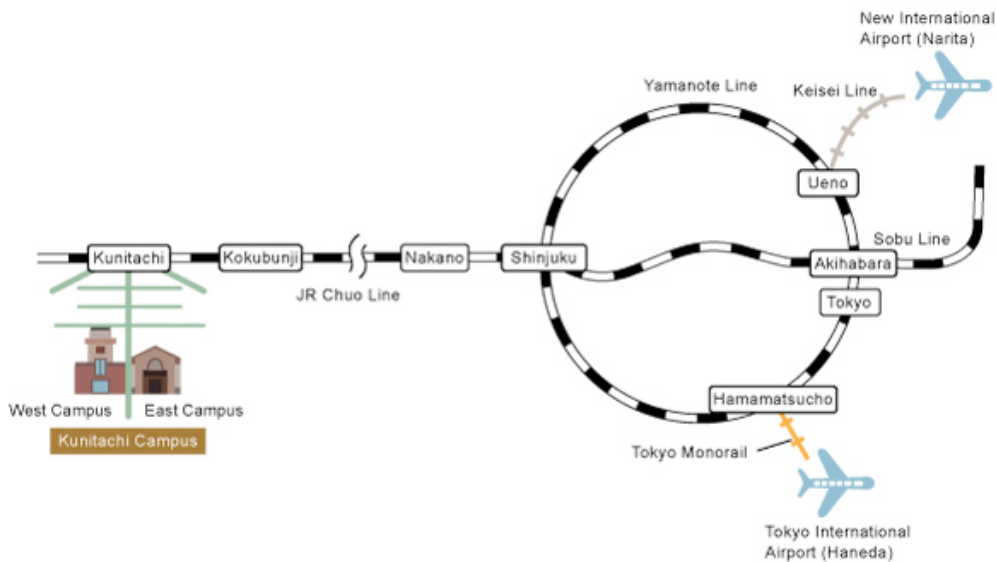

## Access Map

The EUSI Secretariat is located at Mercury tower 5th floor Room 3504, Kunitachi East Campus, Hitotsubashi University within 6 minutes' walk distance from Kunitachi Station.

## Access

### Hitotsubashi University Kunitachi East Campus:

About a 6-minute walk from the South Exit of JR Kunitachi Station